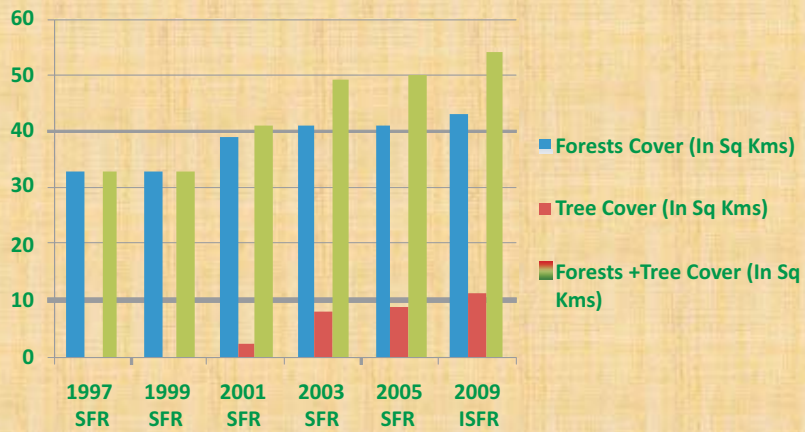

Trend of Increase in Forests & Tree Cover of UT Chandigarh

Forests & Tree Cover of UT Chandigarh (In Sq Kms)